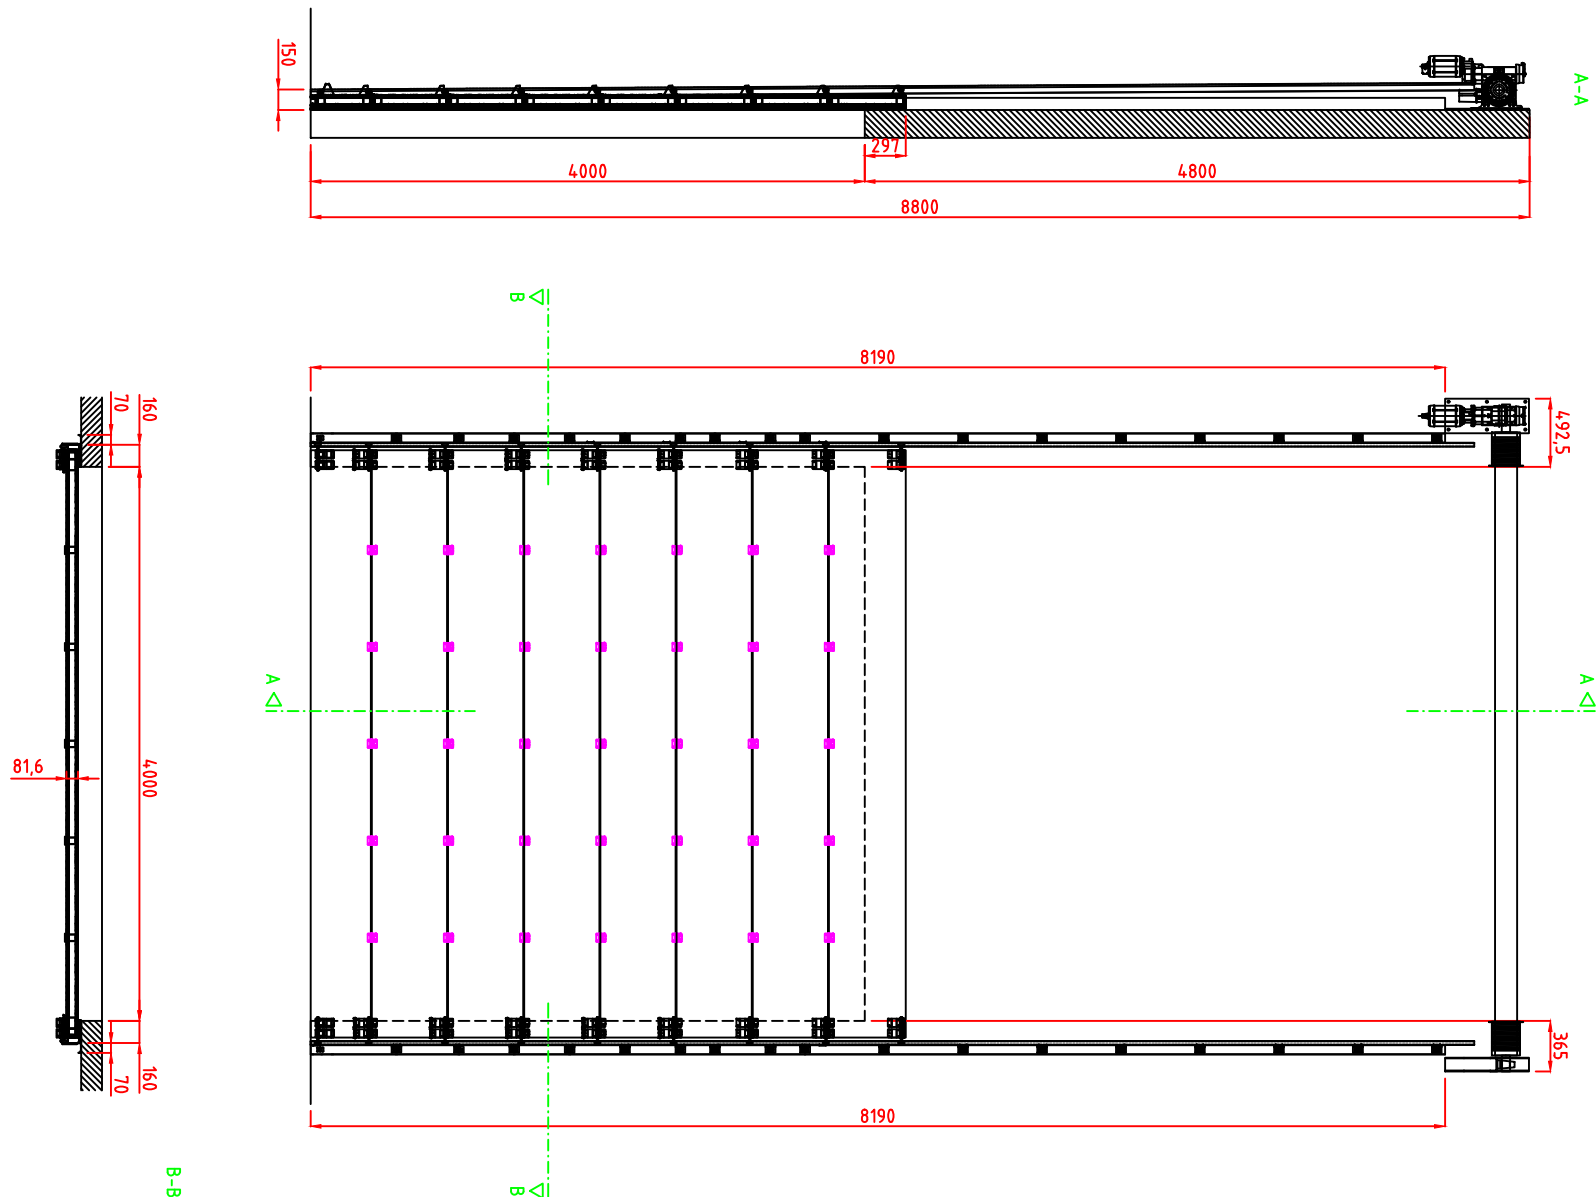

DESCRIPTION		DRAWING NUMBER			REVISION
OHD EI60 4000 x 4000		1			
PROJECT ID	AUTHOR	DATE	SCALE	PROJECTION METHOD	
				 	

DESCRIPTION		DRAWING NUMBER			REVISION
OHD EI60 4000 x 4000		1			
PROJECT ID	AUTHOR	DATE	SCALE	PROJECTION METHOD	
				